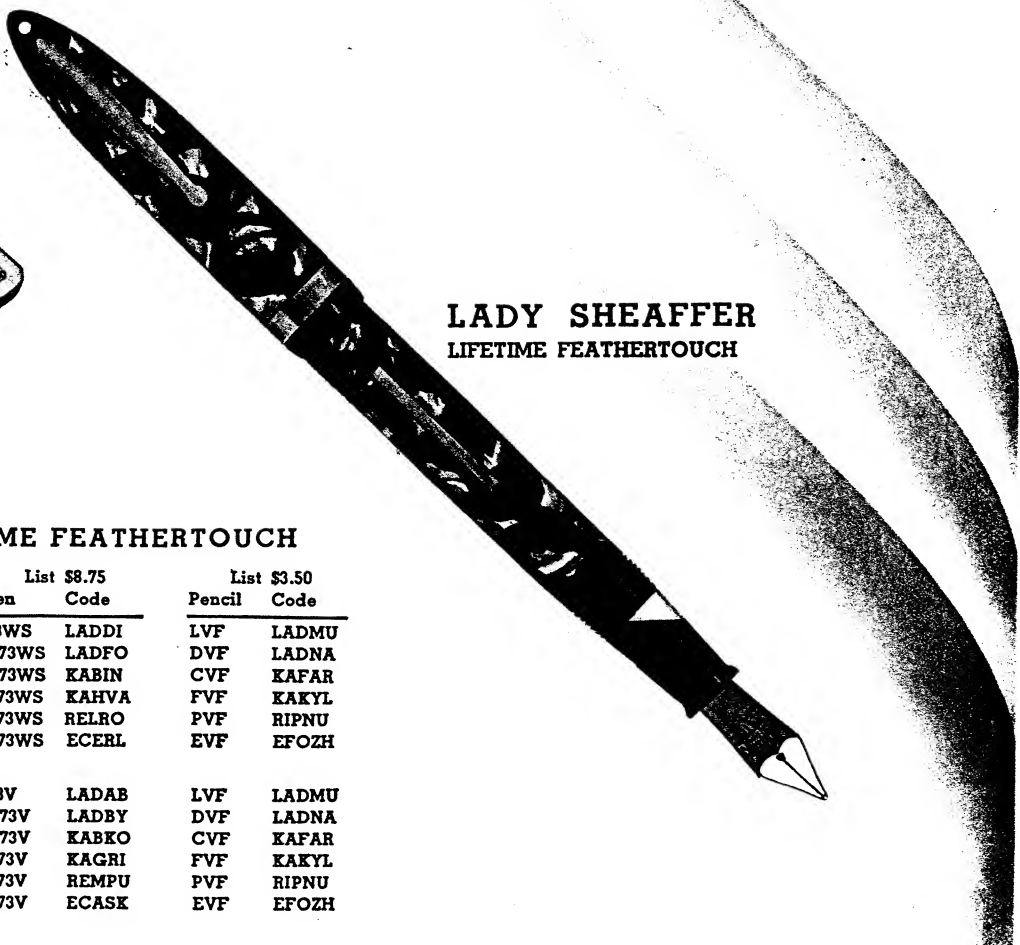

# LIFETIME *Feathertouch* PENS

IDENTIFIED BY THE WHITE DOT

SOVEREIGN Lifetime Feather-touch matched ensemble in deluxe gift case.

Two of the most popular Lifetime styles, the SOVEREIGN and the LADY SHEAFFER are shown on this page. The SOVEREIGN is a slender, full length model, particularly desirable for those liking a light pen with long writing capacity. The LADY SHEAFFER is made just the right size for Milady's handbag. They have clips, instead of rings, for clipping to the inner pocket of a purse. Sheaffer's streamlined Balance Feather-touch pens (Pg. 7) are not Lifetime, but are

## LADY SHEAFFER LIFETIME FEATHERTOUCH